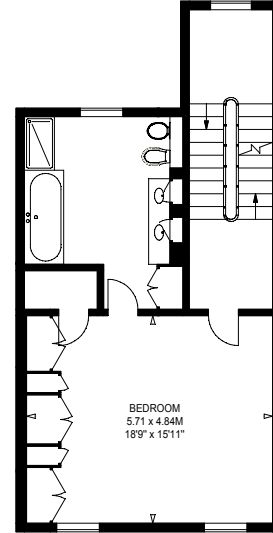

SECOND FLOOR