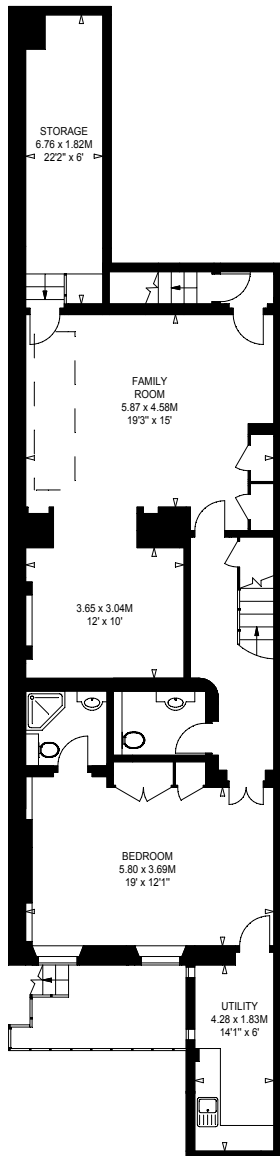

LOWER GROUND FLOOR