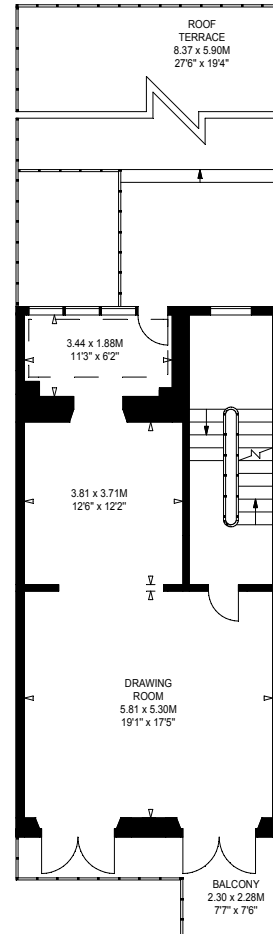

FIRST FLOOR