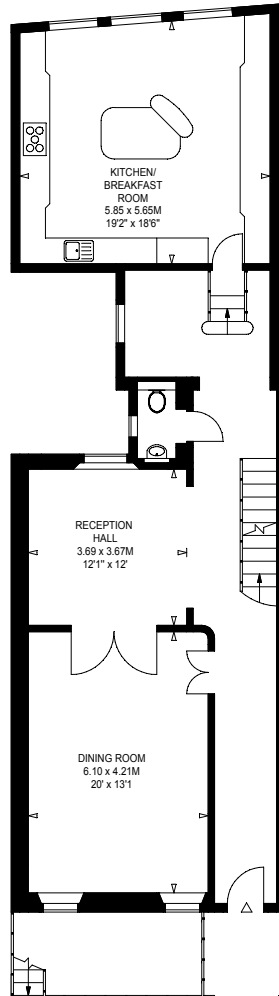

GROUND FLOOR