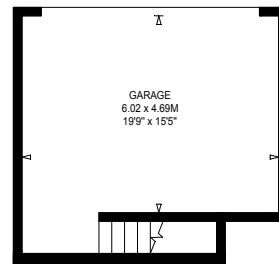

RAISED GROUND FLOOR