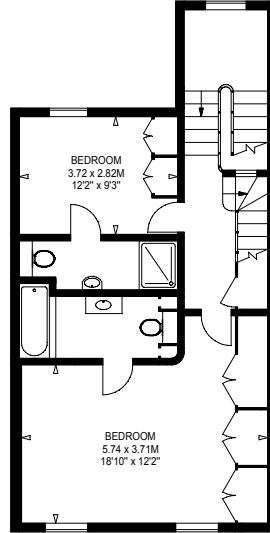

THIRD FLOOR