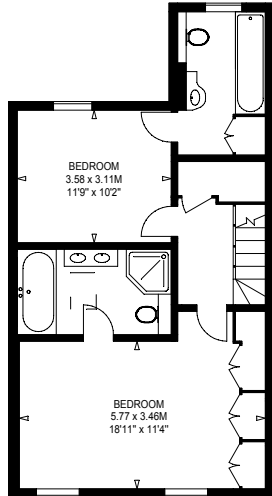

8 SOUTH EATON PLACE, SW1

FOURTH FLOOR