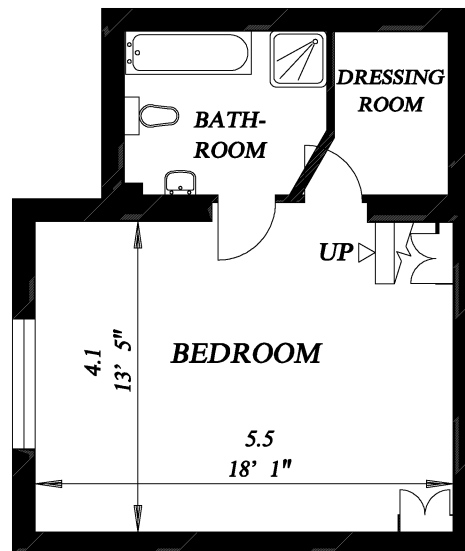

81A CHESTER SQUARE
LONDON SW1

Scale 1:100

Gross Floor Area = 71 sq. metres
768 sq. feet

GROUND FLOOR

LOWER GROUND FLOOR