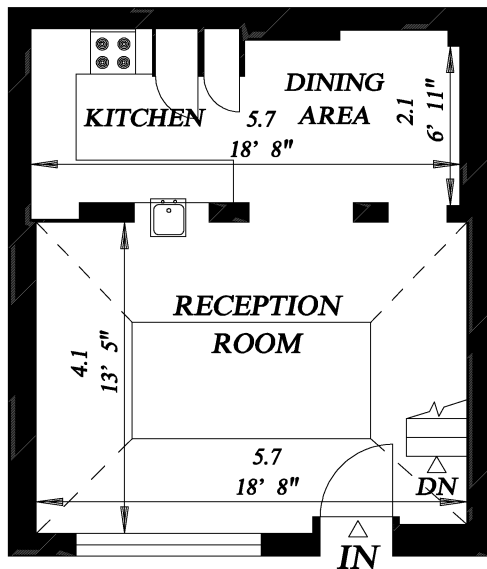

81A CHESTER SQUARE
LONDON SW1

Scale 1:100

Gross Floor Area = 71 sq. metres
768 sq. feet

GROUND FLOOR

LOWER GROUND FLOOR